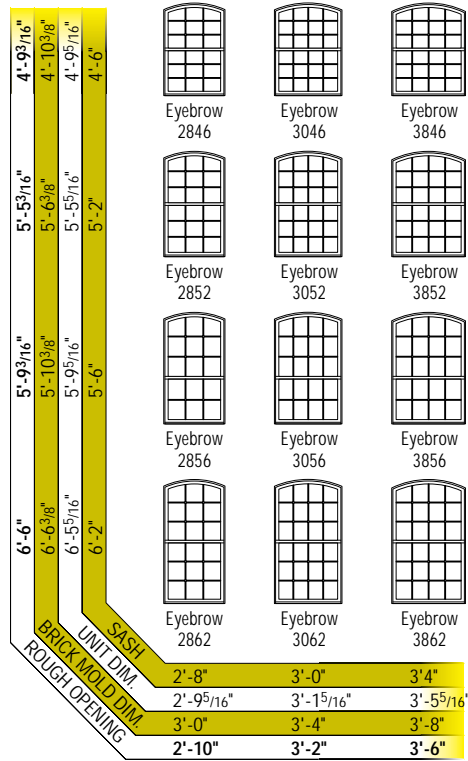

Primed Wood Segment Head Single Hung