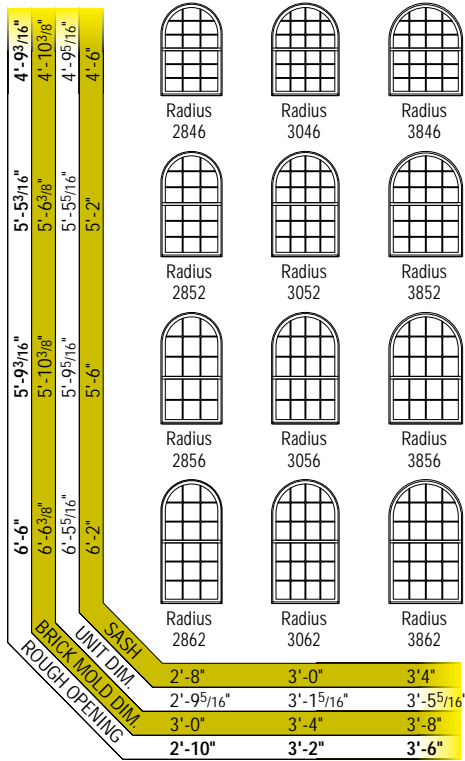

Double Hung Windows

Double Hung Windows

Primed Wood True Radius Single Hung