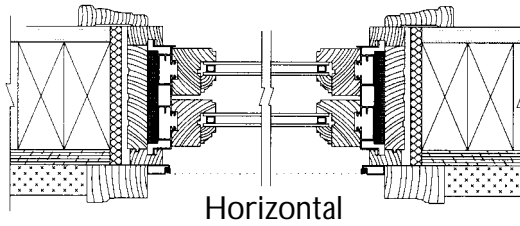

Double Hung Windows

Section Details
4-9/16" Stucco Wall
Not to Scale