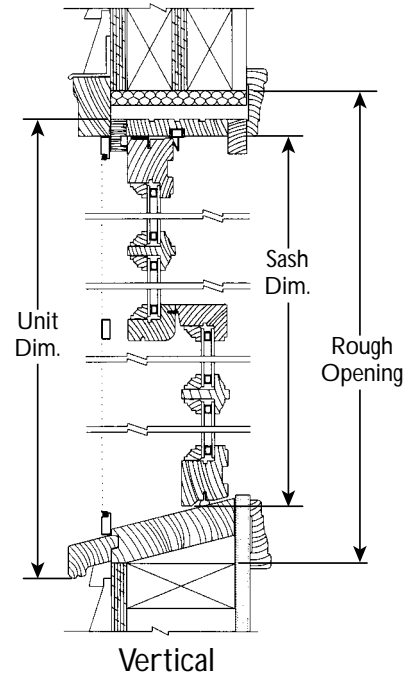

Section Details
4-9/16" Wood Siding
Not to Scale