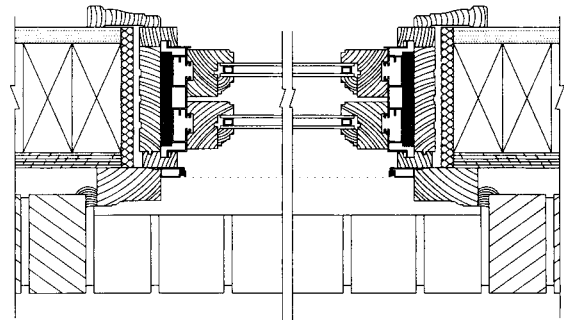

Horizontal