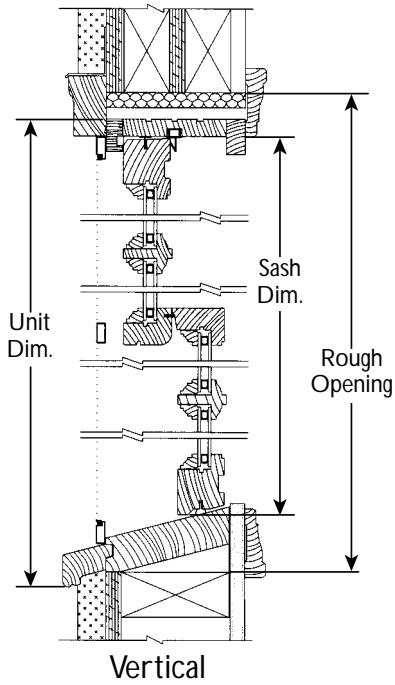

							4'-2"
DHP-30310	DHP-34310	DHP-38310	DHP-40310	DHP-44310	DHP-50310	DHP-60310	4'-2 3/8"
							4'-6"
DHP-3042	DHP-3442	DHP-3842	DHP-4042	DHP-4442	DHP-5042	DHP-6042	4'-6 3/8"
							4'-10"
DHP-3046	DHP-3446	DHP-3846	DHP-4046	DHP-4446	DHP-5046	DHP-6046	4'-10 3/8"
							5'-2"
DHP-30410	DHP-34410	DHP-38410	DHP-40410	DHP-44410	DHP-50410	DHP-60410	5'-2 3/8"
							5'-6"
DHP-3052	DHP-3452	DHP-3852	DHP-4052	DHP-4452	DHP-5052	DHP-6052	5'-6 3/8"
							5'-10"
DHP-3056	DHP-3456	DHP-3856	DHP-4056	DHP-4456	DHP-5056	DHP-6056	5'-10 3/8"
							6'-2"
DHP-30510	DHP-34510	DHP-38510	DHP-40510	DHP-44510	DHP-50510	DHP-60510	6'-2 3/8"
							6'-6"
DHP-3062	DHP-3462	DHP-3862	DHP-4062	DHP-4462	DHP-5062	DHP-6062	6'-6 3/8"
							6'-10"
DHP-3066	DHP-3466	DHP-3866	DHP-4066	DHP-4466	DHP-5066	DHP-6066	6'-10 3/8"
32 1/2"	36 1/2"	40 1/2"	44 1/2"	48 1/2"	56 1/2"	68 1/2"	GLASS
3'-0"	3'-4"	3'-8"	4'-0"	4'-4"	5'-0"	6'-0"	SRST
3'-1 5/16"	3'-5 5/16"	3'-9 5/16"	4'-1 5/16"	4'-5 5/16"	5'-1 5/16"	6'-1 5/16"	UNIT DIM.
3'-4"	3'-8"	4'-0"	4'-4"	4'-8"	5'-4"	6'-4"	BRICK MOLD DIM.
3'-2"	3'-6"	3'-10"	4'-2"	4'-6"	5'-2"	6'-2"	ROUGH OPENING

Primed Wood Picture Units

Double Hung Windows

Double Hung Windows

Primed Wood True Radius Single Hung

Primed Wood Segment Head Single Hung

ALSO AVAILABLE

- Historic putty glazed windows
- Insulated simulated divided lights
- 45° Angle Bay,s
- 30° Angle Bay's Bow
- Double Hung picture Units with flankers
- Double Hung Bow Windows
- Custom Double Hungs are available. Please see your Sales Representative for special quote and pricing

Double Hung Windows

Section Details
4-9/16" Stucco Wall
Not to Scale

Section Details
4-9/16" Wood Siding
Not to Scale

Double Hung Windows

FEATURES

- All sash are tilt-in and removable **for easy cleaning**
 - Adjustable spring balance jamb liners
- Primed wood exteriors ready for paint or stain
- Standard 7/16 insulated glass manufactured to meet today's changing climates
- White or bronze hardware
- White or bronze screens available