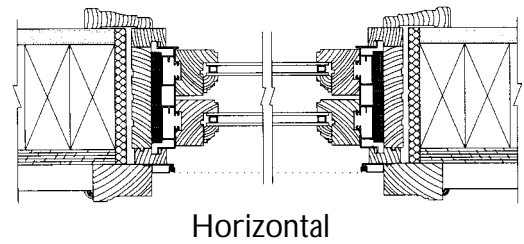

Section Details
4-9/16" Wood Siding
Not to Scale