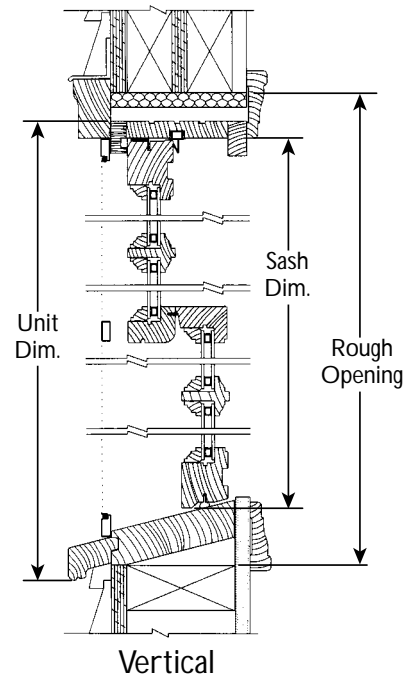

Primed Wood Picture Units

Double Hung Windows

Double Hung Windows

Primed Wood True Radius Single Hung

Primed Wood Segment Head Single Hung

ALSO AVAILABLE

- Historic putty glazed windows
- Insulated simulated divided lights
- 45° Angle Bay,s
- 30° Angle Bay's Bow
- Double Hung picture Units with flankers
- Double Hung Bow Windows
- Custom Double Hungs are available. Please see your Sales Representative for special quote and pricing

Double Hung Windows

Section Details
4-9/16" Stucco Wall
Not to Scale

Section Details
4-9/16" Wood Siding
Not to Scale

Double Hung Windows

FEATURES

- All sash are tilt-in and removable **for easy cleaning**
 - Adjustable spring balance jamb liners
- Primed wood exteriors ready for paint or stain
- Standard 7/16 insulated glass manufactured to meet today's changing climates
- White or bronze hardware
- White or bronze screens available