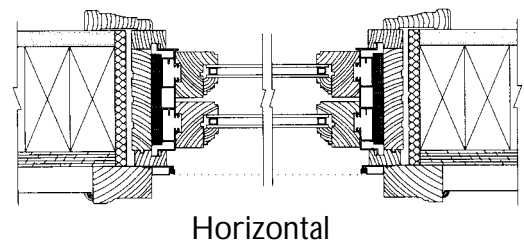

Section Details
4-9/16" Wood Siding
Not to Scale