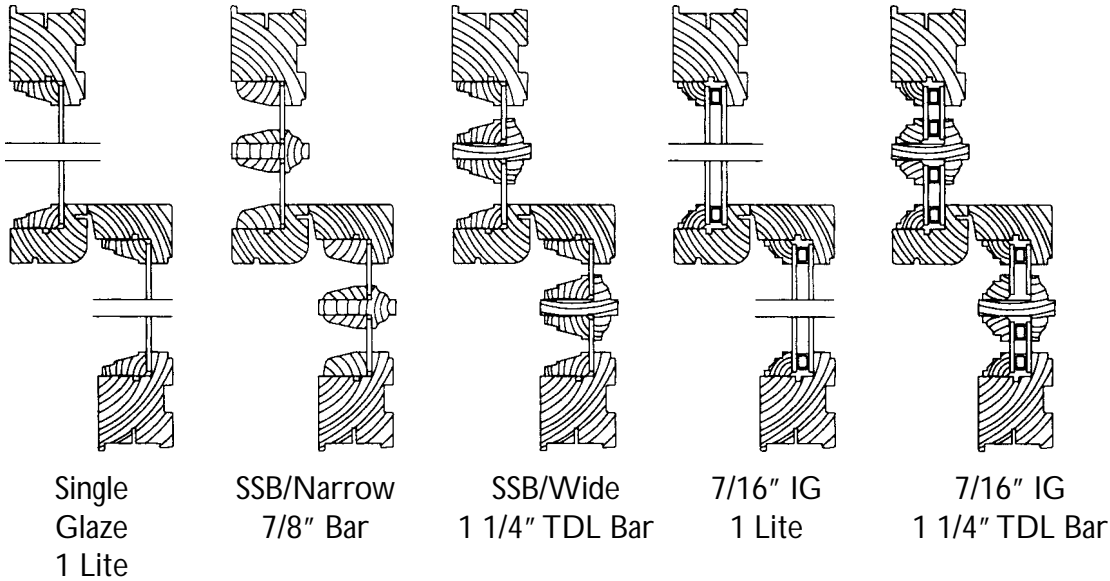

16 1/2"	20 1/2"	24 1/2"	28 1/2"	32 1/2"	36 1/2"	40 1/2"
1'-8"	2'-0"	2'-4"	2'-8"	3'-0"	3'-4"	3'-8"
1'-9 5/16"	2'-1 5/16"	2'-5 5/16"	2'-9 5/16"	3'-1 5/16"	3'-5 5/16"	3'-9 5/16"
2'-0"	2'-4"	2'-8"	3'-0"	3'-4"	3'-8"	4'-0"
1'-10"	2'-2"	2'-6"	2'-10"	3'-2"	3'-6"	3'-10"

Primed Wood Double Hungs
Single Units (cont. on pg. 6)

Double Hung Windows

Double Hung Windows

Primed Wood Double Hungs
Single Units (cont. from pg. 5)

FEATURES

- All sash are tilt-in and removable
for easy cleaning
- Adjustable spring balance jamb liners
- Primed wood exteriors ready for paint or stain
- Standard 7/16 insulated glass manufactured to meet today's changing climates
- White or bronze hardware
- White or bronze screens available