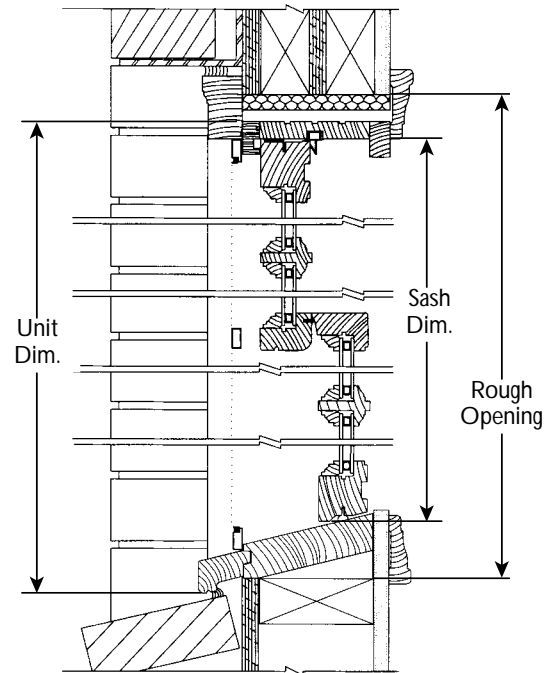

Double Hung Windows

FEATURES

- All sash are tilt-in and removable **for easy cleaning**
  - Adjustable spring balance jamb liners
- Primed wood exteriors ready for paint or stain
- Standard 7/16 insulated glass manufactured to meet today's changing climates
- White or bronze hardware
- White or bronze screens available

OPTIONS

- Applied jamb extensions up to 7-1/2"
- White or bronze grills between glass
  - Single glazed true divided lights with historical 1-1/4" or 7/8" Mutin bars
  - Insulated true divided lights
- Grey or bronze tint, obscure, or tempered glass
- Wood screens available

Section Details
4-9/16" Masonry Wall
Not to Scale

Vertical