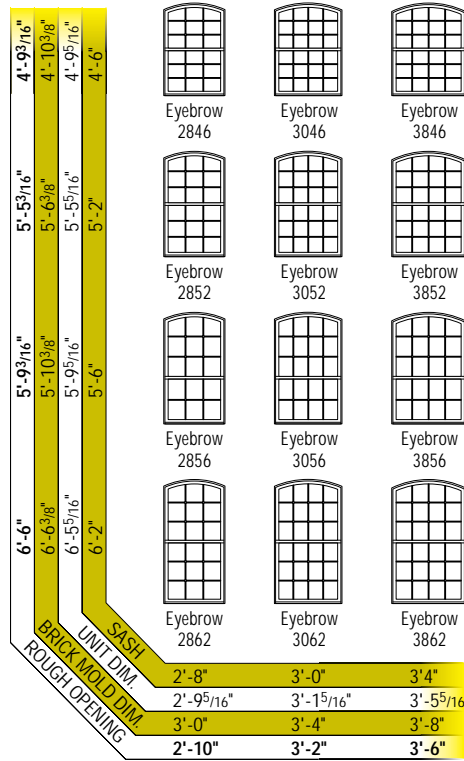

							4'-2"
DHP-30310	DHP-34310	DHP-38310	DHP-40310	DHP-44310	DHP-50310	DHP-60310	4'-2 3/8"
							4'-6"
DHP-3042	DHP-3442	DHP-3842	DHP-4042	DHP-4442	DHP-5042	DHP-6042	4'-6 3/8"
							4'-10"
DHP-3046	DHP-3446	DHP-3846	DHP-4046	DHP-4446	DHP-5046	DHP-6046	4'-10 3/8"
							5'-2"
DHP-30410	DHP-34410	DHP-38410	DHP-40410	DHP-44410	DHP-50410	DHP-60410	5'-2 3/8"
							5'-6"
DHP-3052	DHP-3452	DHP-3852	DHP-4052	DHP-4452	DHP-5052	DHP-6052	5'-6 3/8"
							5'-10"
DHP-3056	DHP-3456	DHP-3856	DHP-4056	DHP-4456	DHP-5056	DHP-6056	5'-10 3/8"
							6'-2"
DHP-30510	DHP-34510	DHP-38510	DHP-40510	DHP-44510	DHP-50510	DHP-60510	6'-2 3/8"
							6'-6"
DHP-3062	DHP-3462	DHP-3862	DHP-4062	DHP-4462	DHP-5062	DHP-6062	6'-6 3/8"
							6'-10"
DHP-3066	DHP-3466	DHP-3866	DHP-4066	DHP-4466	DHP-5066	DHP-6066	6'-10 3/8"
32 1/2"	36 1/2"	40 1/2"	44 1/2"	48 1/2"	56 1/2"	68 1/2"	GLASS
3'-0"	3'-4"	3'-8"	4'-0"	4'-4"	5'-0"	6'-0"	SRST
3'-1 5/16"	3'-5 5/16"	3'-9 5/16"	4'-1 5/16"	4'-5 5/16"	5'-1 5/16"	6'-1 5/16"	UNIT DIM.
3'-4"	3'-8"	4'-0"	4'-4"	4'-8"	5'-4"	6'-4"	BRICK MOLD DIM.
3'-2"	3'-6"	3'-10"	4'-2"	4'-6"	5'-2"	6'-2"	ROUGH OPENING

Primed Wood Picture Units

Double Hung Windows

Double Hung Windows

Primed Wood True Radius Single Hung

Primed Wood Segment Head Single Hung

ALSO AVAILABLE

- Historic putty glazed windows
- Insulated simulated divided lights
- 45° Angle Bay,s
- 30° Angle Bay's Bow
- Double Hung picture Units with flankers
- Double Hung Bow Windows
- Custom Double Hungs are available. Please see your Sales Representative for special quote and pricing

Double Hung Windows

Section Details
4-9/16" Stucco Wall
Not to Scale

Section Details
4-9/16" Wood Siding
Not to Scale

Double Hung Windows

FEATURES

- All sash are tilt-in and removable **for easy cleaning**
 - Adjustable spring balance jamb liners
- Primed wood exteriors ready for paint or stain
- Standard 7/16 insulated glass manufactured to meet today's changing climates
- White or bronze hardware
- White or bronze screens available