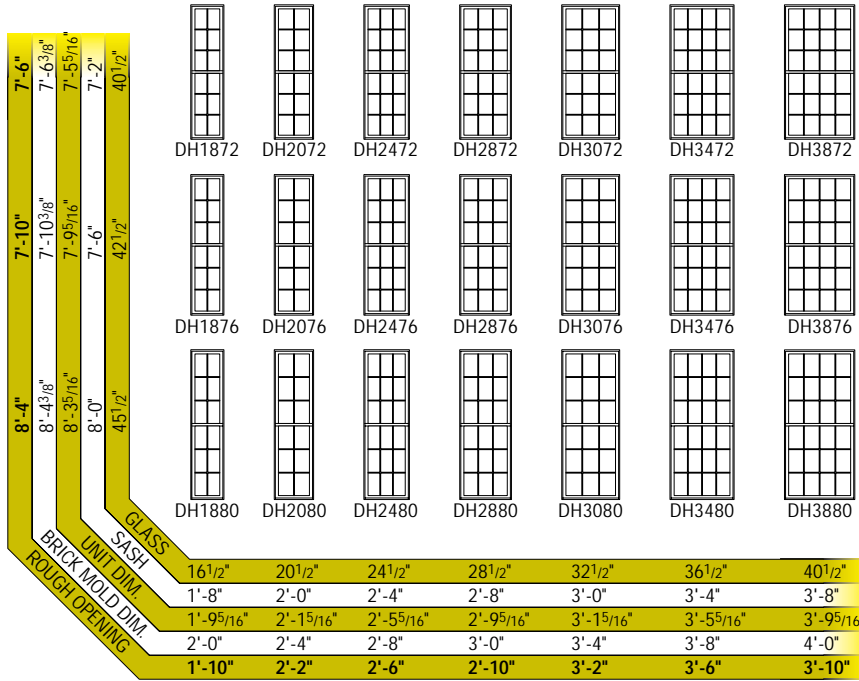

# Double Hung Windows

Double Hung Windows

Primed Wood Double Hungs  
Single Units (cont. from pg. 5)

## FEATURES

- All sash are tilt-in and removable  
**for easy cleaning**
- Adjustable spring balance jamb liners
- Primed wood exteriors ready for paint or stain
- Standard 7/16" insulated glass manufactured to meet today's changing climates
- White or bronze hardware
- White or bronze screens available